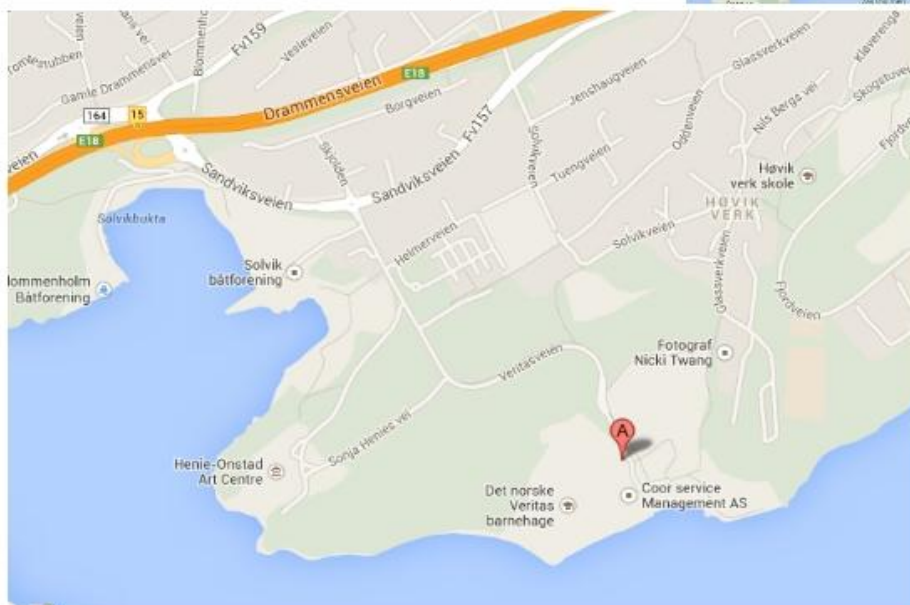

How to find us

Directions to Hovik Office of Graig

If driving please call our reception desk before hand on +47 976 42 5846 to check availability of parking.

Graig Offshore
Veritas veien
1363 Høvik
Oslo
Norway

From Sandvika

- Head southwest toward Jørgen Kanitz gate
- Turn left onto Jørgen Kanitz gate
- Turn left onto Sandviksveien,
- Go through 4 roundabouts
- At the roundabout, take the 1st exit onto Sonja Henies vei
- Continue onto Veritasveien and you will find Graig on your right hand side

From Oslo

- Head **south** on **Lybekkergata** toward **Stenersgata**
- At the roundabout, take the **1st** exit onto **Biskop Gunnerus' gate**
- Turn left onto **Dronningens gate**
- Turn left onto **Rådhusgata**
- Turn right to merge onto **E18**
- Take exit **15** toward **Blommenholm**
- Turn right onto **Sandviksveien/Rv164**
- Continue to follow Sandviksveien
- Go through 2 roundabouts
- At the roundabout, take the **1st** exit onto **Sonja Henies vei**
- Continue onto Veritasveien and you will find Graig on your right hand side